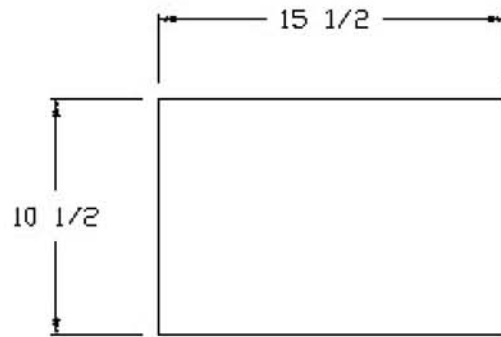

Address Blocks

(Price includes 1 up to 5 standard 4" numbers with black or brown litho)