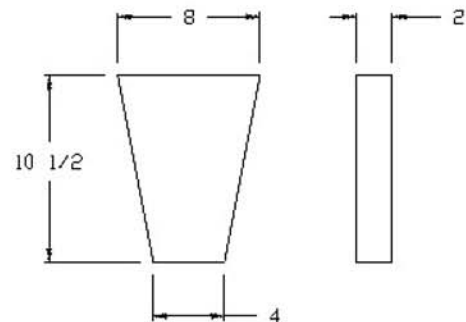

**Smooth Sill/Trim Stone**  
 Shown in Grey Sandstone

Above sills come standard 24" in length. 48" lengths (special request) and widths that accommodate standard brick veneer are also available.

**Color Chart**

# Keystones

Address Blocks & Keystones are available in all four colors listed on the reverse side and also available in 4" thickness.

Ask your dealer for other trim stones available (special order)