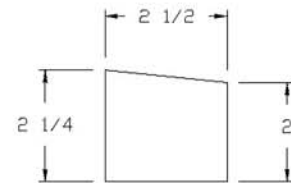

**Smooth Sill/Trim Stone**  
 Shown in Grey Sandstone

Above sills come standard 24" in length. 48" lengths (special request) and widths that accommodate standard brick veneer are also available.

**Color Chart**

# Keystones

Address Blocks & Keystones are available in all four colors listed on the reverse side and also available in 4" thickness.

Ask your dealer for other trim stones available (special order)