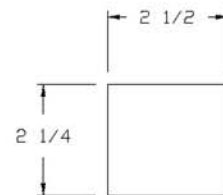

**Smooth Sill/Trim Stone**  
 Shown in Grey Sandstone

Above sills come standard 24" in length. 48" lengths (special request) and widths that accommodate standard brick veneer are also available.

**Color Chart**

# Keystones

Address Blocks & Keystones are available in all four colors listed on the reverse side and also available in 4" thickness.

Ask your dealer for other trim stones available (special order)