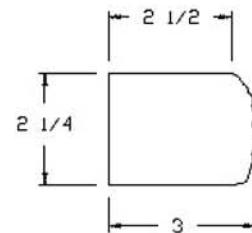

Rockface Sill/Trim Stone
Shown in Harvest Gold