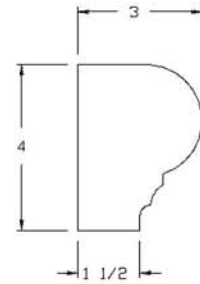

Thin Veneer Trim Stones
The Natural Alternative

Profile (B) Sill/Trim Stone
Shown in Limestone